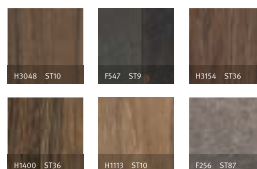

Ručně opracované