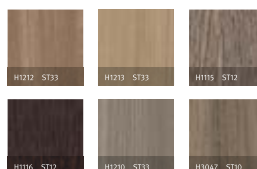

Efektní povrchy